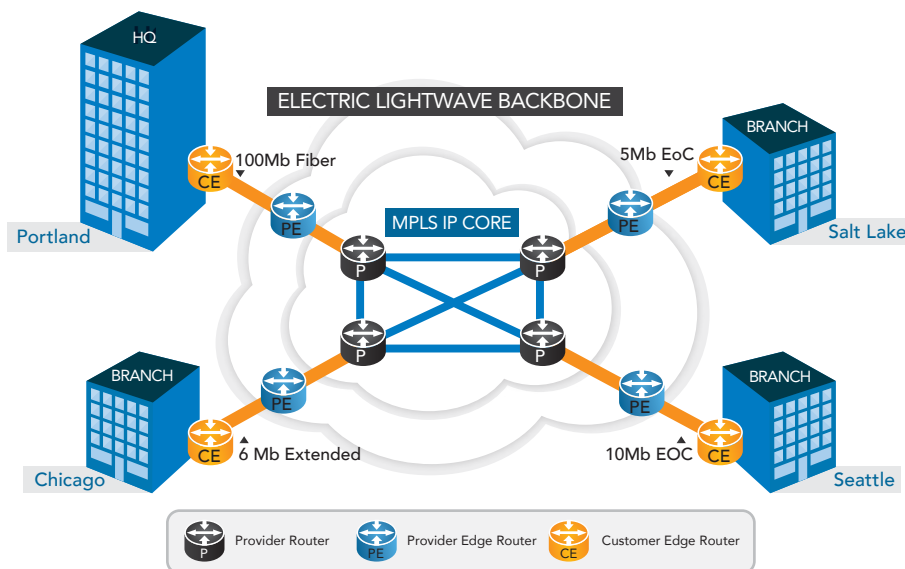

ABOUT ELECTRIC LIGHTWAVE™

Electric Lightwave™ serves as a trusted network infrastructure partner to enterprises of all sizes, government agencies and carriers throughout the western United States. The company combines dense metro and intercity fiber assets, enterprise-grade network solutions, including Ethernet, Wavelengths and IP, with a highly responsive and easy to do business with approach. Electric Lightwave offers a premium service experience to match its premium network infrastructure solutions.

EL-02-14:09/22/16