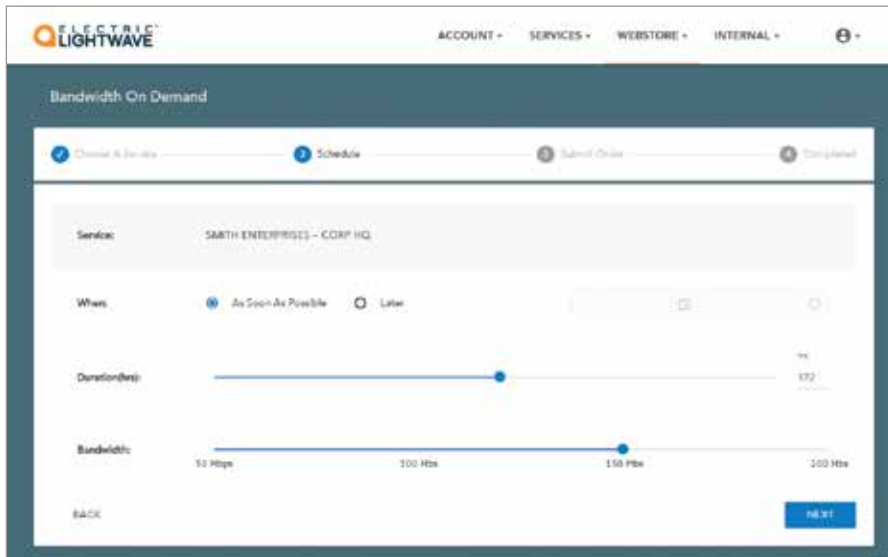

Add Flexibility with Bandwidth on Demand

Meet fluctuating demand in your network traffic by adding our Bandwidth on Demand option. You can easily increase up to 4x of your base service bandwidth immediately or as a future scheduled event, for a set period of time through our portal.

CONTACT US ▶ 888.889.8088

Enhance Your Network

VPLS provides the reliable network platform you need to build your own private or hybrid cloud or access the public cloud. Electric Lightwave also offers additional services you can easily add to complement your VPLS network.

- **Cloud Connect Service** – Provide secure, direct connections to Amazon Web Services (AWS) and Microsoft ExpressRoute leveraging Electric Lightwave’s reliable network.
- **UC Cloud Voice** – Replace the complication of managing communications on site with Electric Lightwave’s hosted PBX and collaboration solution featuring advanced unified communication capabilities, including chat, desktop sharing, and conferencing.
- **Network Security Suite** – accelerate your business while protecting your network and your critical company assets when you combine Electric Lightwave’s Dedicated Internet Access with our best-in-class security solutions, Cloud Firewall Service, DDoS Mitigation Service and proactive monitoring from our expert Security Operations Center team.

Our Network Security Suite is designed to integrate effortlessly with your VPLS network and Dedicated Internet Access, providing Internet speeds up to 1 Gbps backed with Service Level Agreements (SLAs) guaranteeing uptime, latency and packet delivery.

ABOUT ELECTRIC LIGHTWAVE™

Electric Lightwave™ serves as a trusted network infrastructure partner to enterprises of all sizes, government agencies and carriers throughout the western United States. The company combines dense metro and intercity fiber assets, enterprise-grade network solutions, including Ethernet, Wavelengths and IP, with a highly responsive and easy to do business with approach. Electric Lightwave offers a premium service experience to match its premium network infrastructure solutions.

EL-02-30/10/11/16